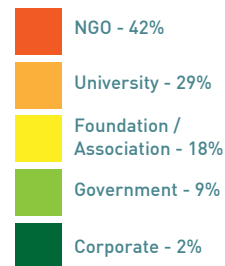

#### Qualifications

MA Sociology  
MPhil Community  
Development  
2 x PGDIP M&E

#### Clients profile

Unique 'new' clients